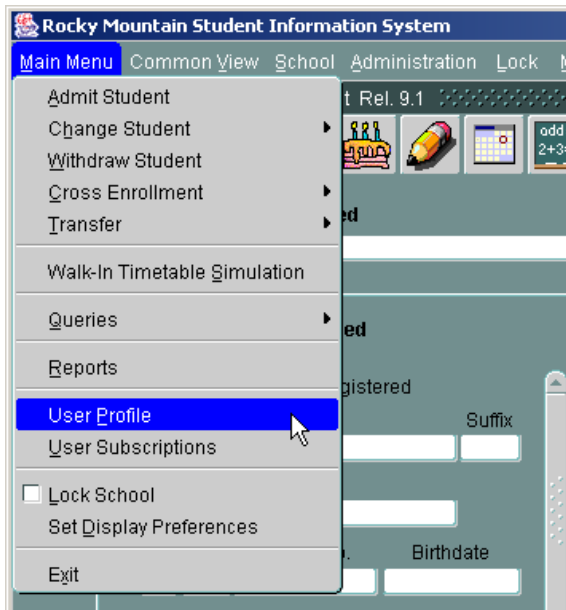

## Changing Your Password

From the Start Screen select Main Menu>User Profile

In the window below you do not need to enter an email address.

A screenshot of the 'Oracle Change Password' window. The title bar reads 'Oracle Change Password'. The main content area is titled 'Changing Password For: DLEVINE6'. It contains four input fields: 'Enter your old Password:', 'Enter your new Password:', 'Verify your new Password:', and 'User E-mail Address:'. The 'User E-mail Address' field is currently empty. At the bottom right of the window are icons for a printer and a help document.